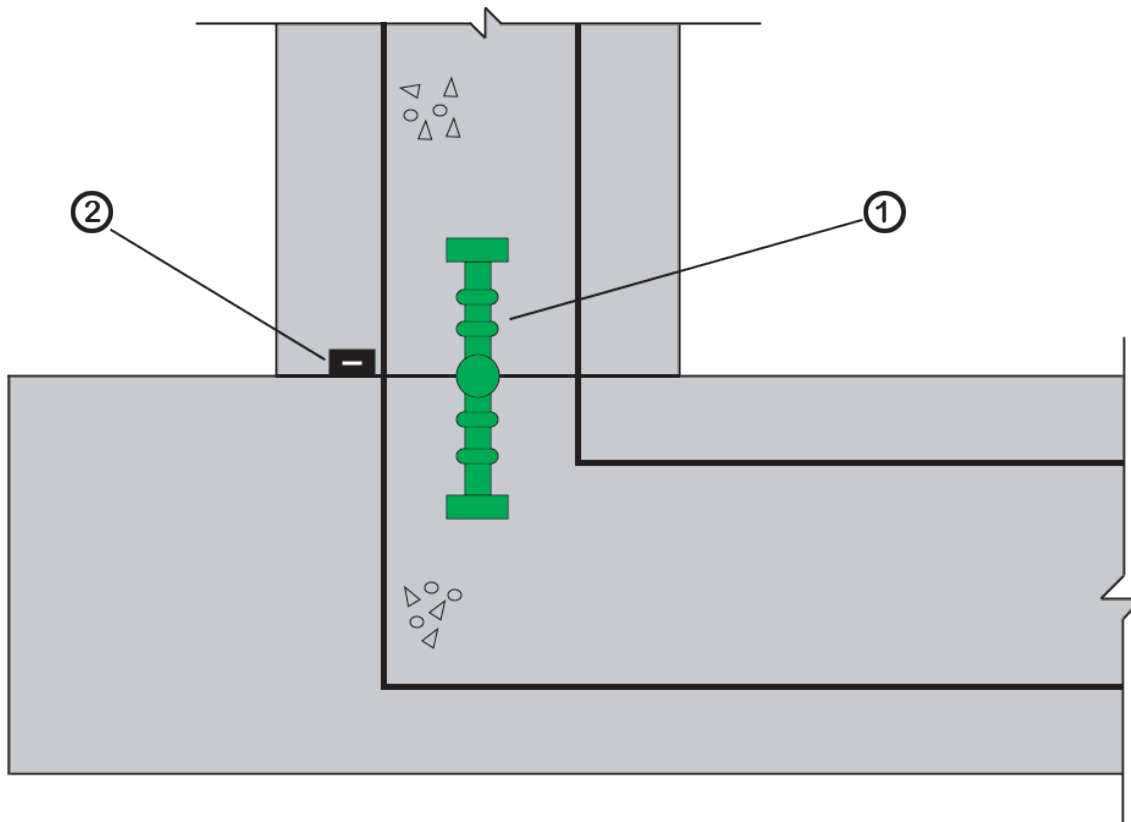

PROACTIVE SOLUTIONS

PVC HYDROPHILIC WATERSTOP

- ① Hyperseal D150 - Centrally placed PVC waterstop
- ② Hyperseal DP2010 - Hydrophilic Rubber Waterstop

Not To Scale

Please Note: All Information Expressed In This Document Is General & Should Be Consulted By KRYFIX On A Project By Project Basis To Ensure The Advice Is Correct